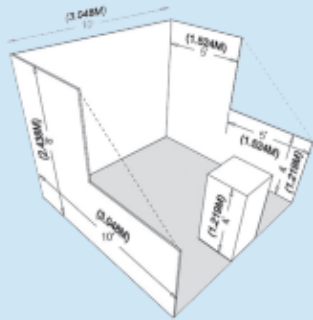

BOOTH PRICING

SIZE	PRICING	MEMBER DISCOUNT	CORNER PREMIUM
100 SQ FT - 399 SQ FT	\$27.50 PER SQ FT	\$25.50 PER SQ FT	\$250 PER CORNER
400SQ FT - 899 SQ FT	\$27.00 PER SQ FT E	\$25.00 PER SQ FT	\$250 PER CORNER
900 SQ FT - 5000 SQ FT	\$26.50 PER SQ FT	\$24.50 PER SQ FT	\$250 PER CORNER

WHAT YOU RECEIVE WITH YOUR BOOTH:

- Two complimentary booth worker passes per 100 sq. ft.
- Pipe and drape
- Unlimited 50% off Expo Online coupon codes for customers
- Free online exhibitor profile in mobile app
- Free listing on the GEAPS Online Buyers' Guide